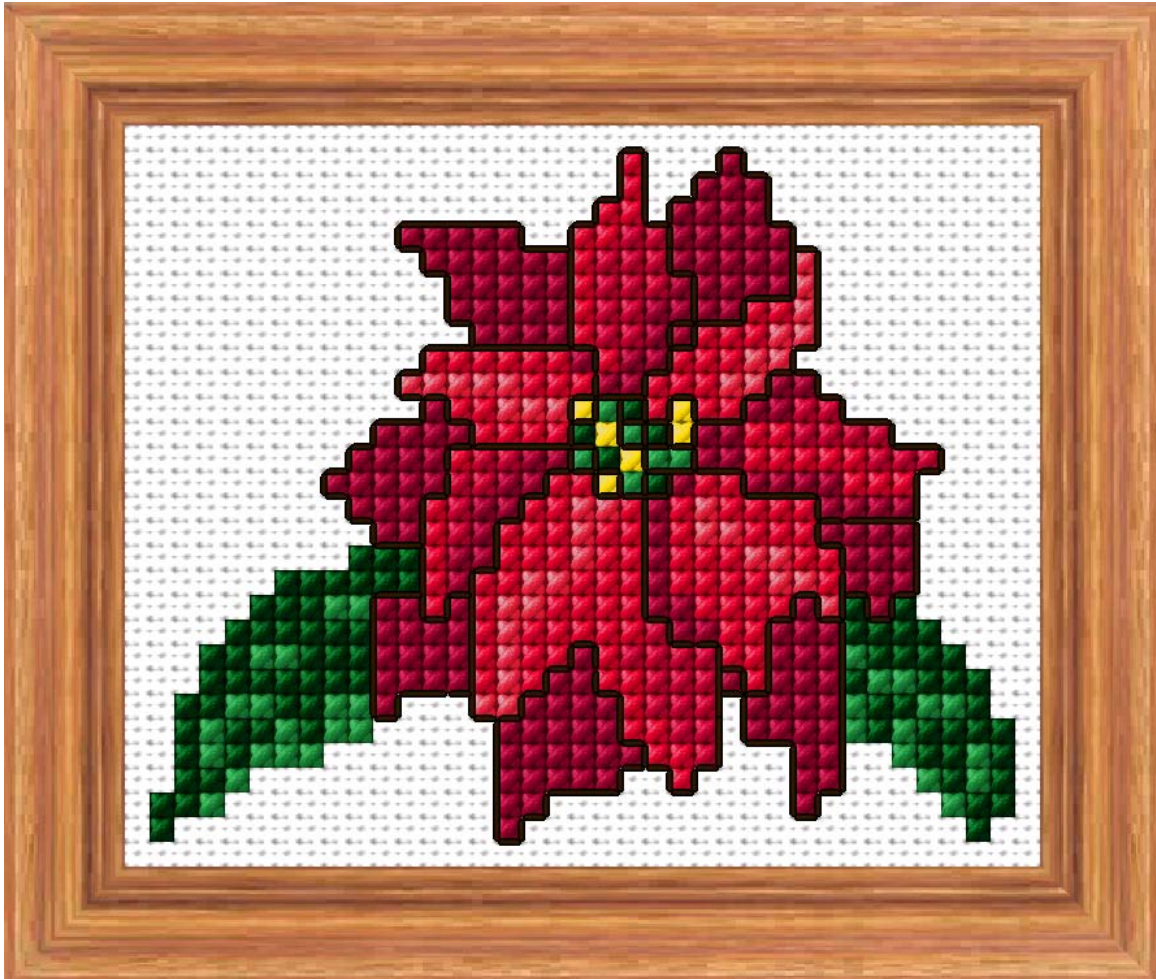

Poinsettia

www.theenchantedneedle.net

Copyright. © 2000

Material Type: 32ct Antique white Belfast Linen sew over two threads using 2 strands of DMC

Design Size: 37 x 30 stitches

Sewn Design Size: 1.2 x 0.9 inches

Symbol	D.M.C.	Backstitch
\	307	
Z	890	
◆	701	
■	816	
X	321	
-	666	
O	3705	
▲	3371	— 1 strand